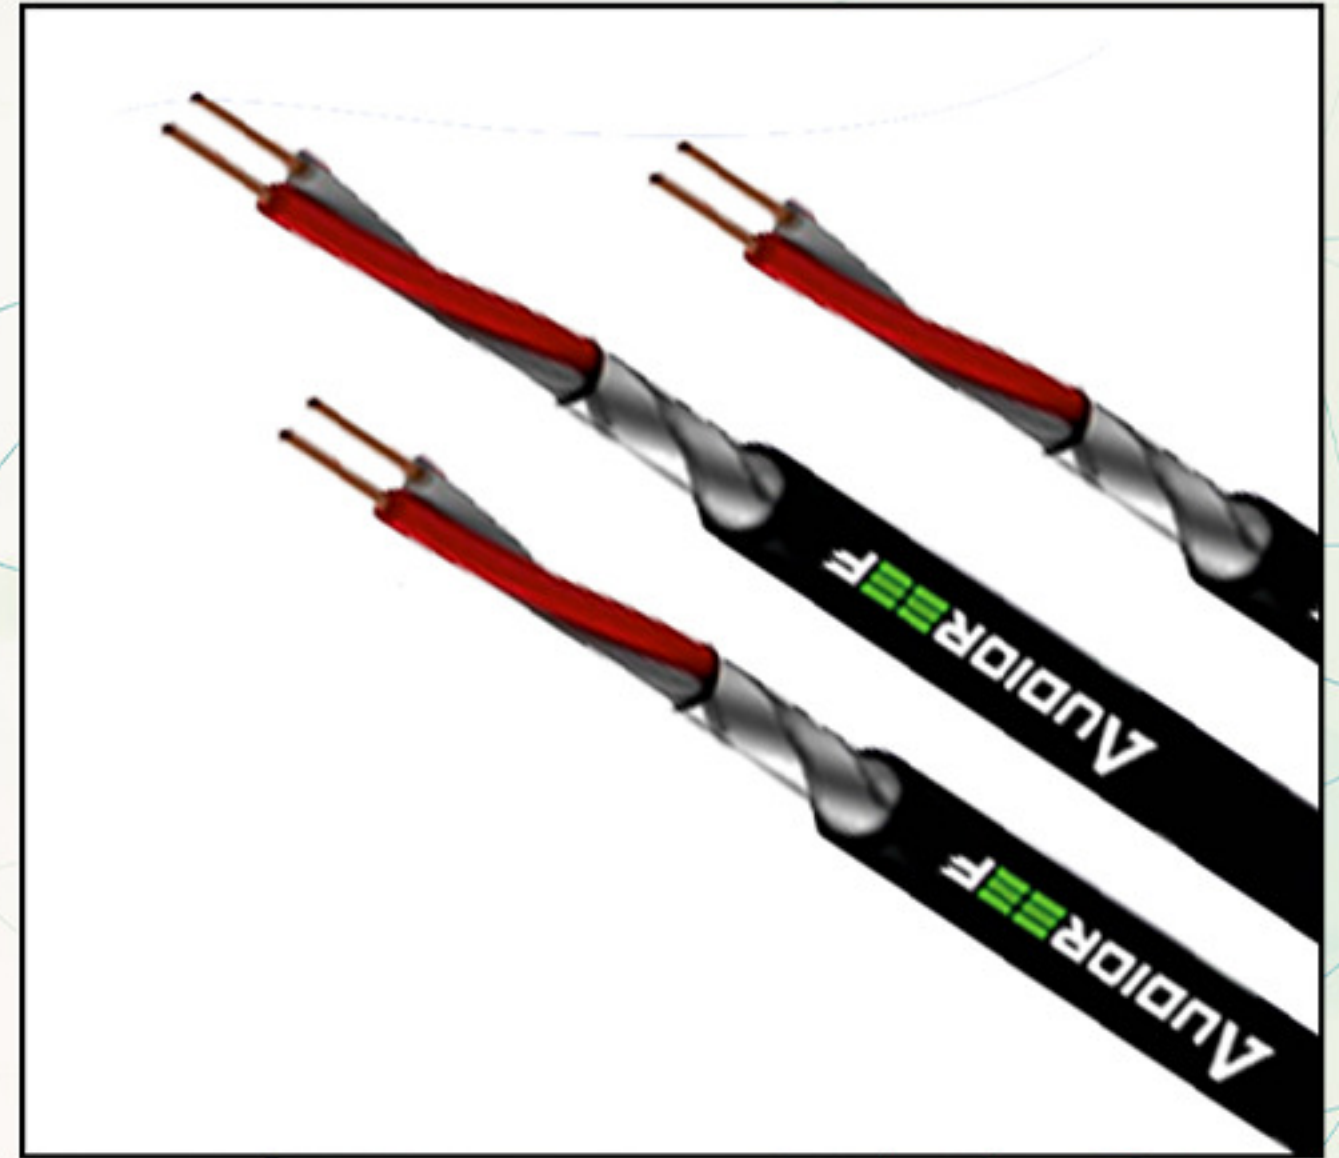

DISTRIBUITION BOARD

EXTENSION BOARD

MOUNT BOX 2 CHANNEL

MOUNT BOX 4 CHANNEL

ALL ARE CUSTOMIZED ACCORDING TO CUSTOMER SPECIFICATIONS.

ANALOGUE MICEROPHONE CABELS(ATC)

MICEROPHONE DIGITAL CABELS

- 99% OFC OXYGENFREE COPPER

- THE COUNDUTER ADOPTS USE OF 99% OFC STANDING BALANCED TYPE

Snake Cable with Satge Box

- Snake Drum cables are used to connect multiple audio channels in low level and high-level component

Snake Cable with Drum