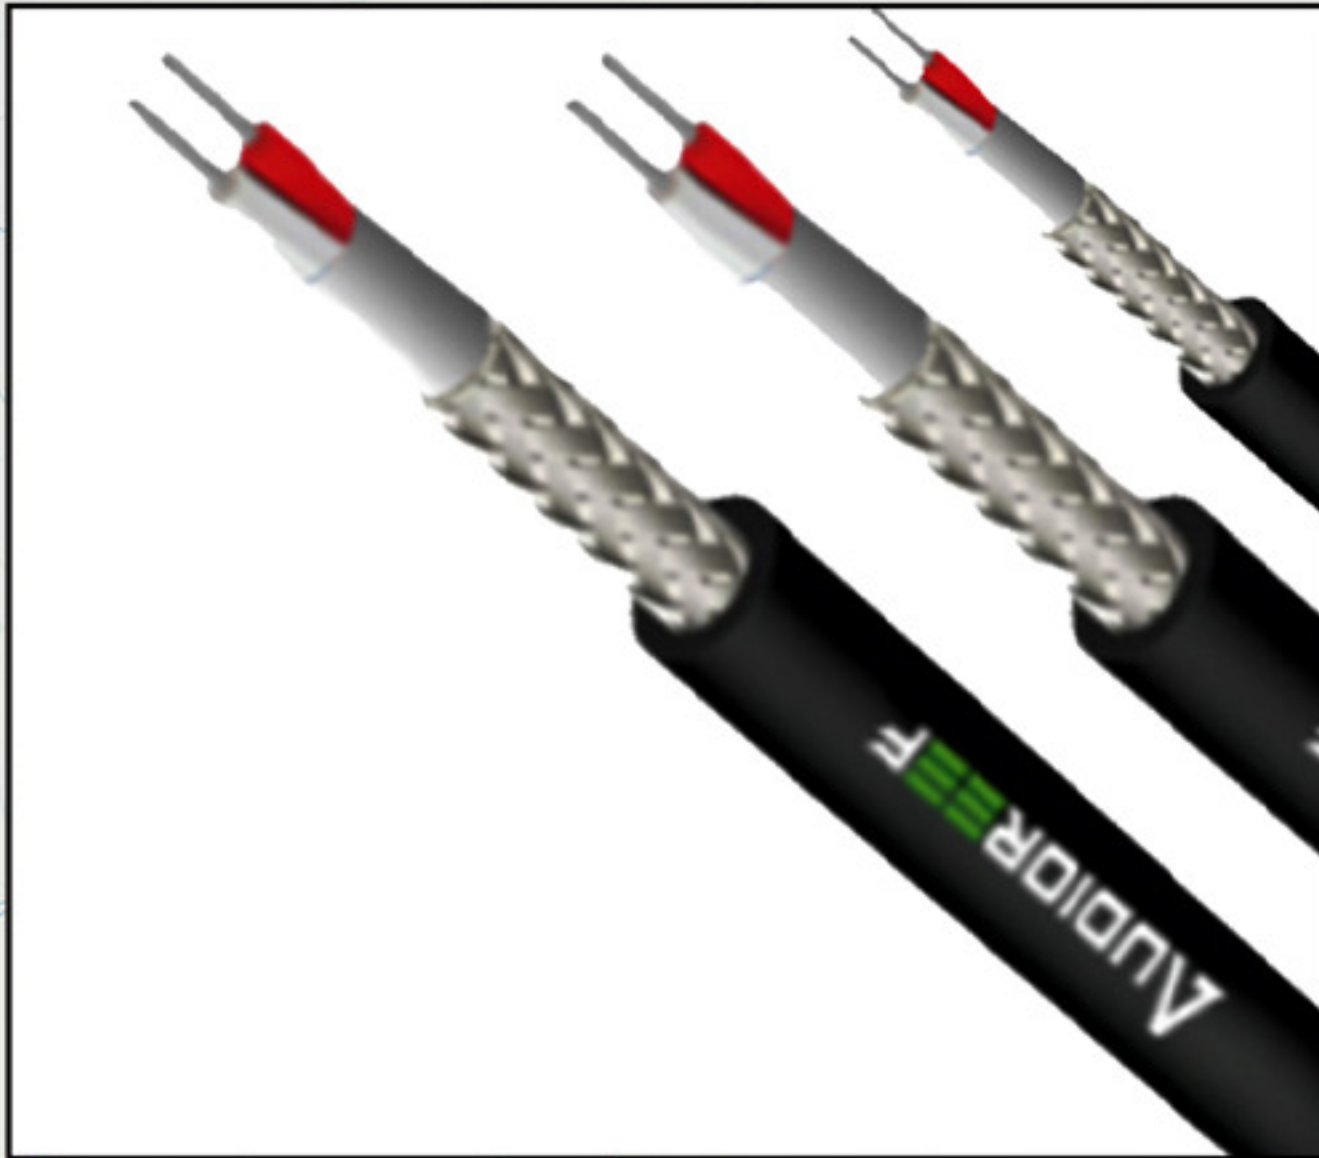

DISTRIBUITION BOARD

EXTENSION BOARD

MOUNT BOX 2 CHANNEL

MOUNT BOX 4 CHANNEL

ALL ARE CUSTOMIZED ACCORDING TO CUSTOMER SPECIFICATIONS.

ANALOGUE MICEROPHONE CABELS(ATC)

MICEROPHONE DIGITAL CABELS

- 99% OFC OXYGENFREE COPPER

- THE COUNDUTER ADOPTS USE OF 99% OFC STANDING BALANCED TYPE

Snake Cable with Satge Box

- Snake Drum cables are used to connect multiple audio channels in low level and high-level component

Snake Cable with Drum